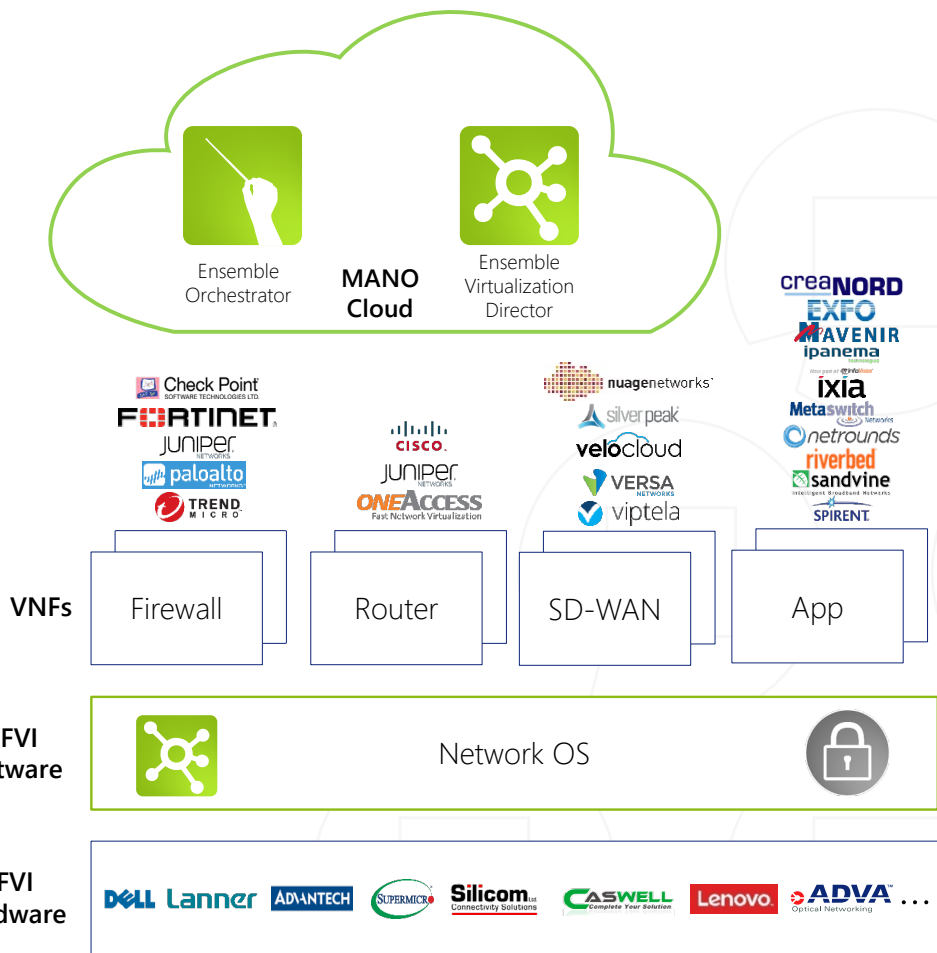

Ensemble overview

- **Ensemble Connector**
  - High-performance virtual hosting and virtual networking platform
  - Enables support for hosting multi-vendor virtual network functions (VNFs)
  - Rich set of operational features, including ZTP
  - Support for a wide range of third-party COTS and ADVA hardware platforms
  - Software-based encryption and secure NFVI for layered protection
- **Ensemble Orchestrator**
  - Powerful ETSI MANO-compliant NFV orchestration solution
  - Provides a single point of entry for end-to-end VNF and network service lifecycle management
  - Scalable platform with full VNF lifecycle management
- **Ensemble Virtualization Director**
  - Advanced network management solution that can support automated deployment and management of NFV-based services
  - ZTP for uCPE and SD-WAN
  - NFV dashboard for performance and fault management

For more information please visit us at www.adva.com
© 08 / 2019 ADVA Optical Networking. All rights reserved.

Product specifications are subject to change without notice or obligation.