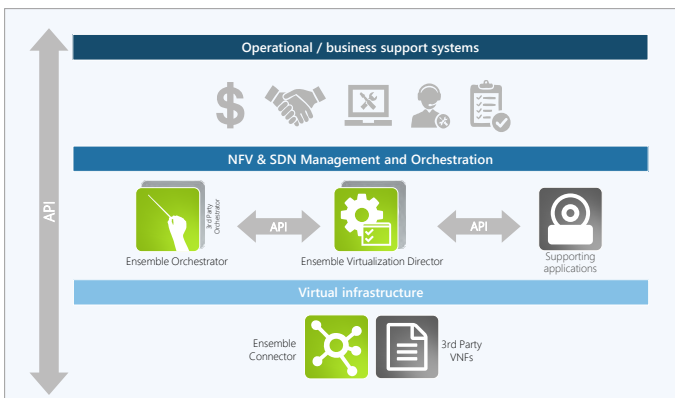

## Ensemble cloud suite

### Network virtualization simplified

Communication service providers (CSPs) are looking for ways to be more competitive and agile, while also reducing CapEx and OpEx. Network functions virtualization (NFV) enables CSPs to deliver new revenue opportunities by accelerating the innovation cycle and reducing the time and cost of deploying new services in a multi-vendor environment.

NFV is transforming how communication services are developed and managed. But, while the benefits of NFV are clear, NFV also introduces operational complexity. To address this complexity, our Ensemble portfolio delivers a truly open network virtualization suite providing powerful orchestration, virtual hosting, management and automation tools. Ensemble offers a flexible, multi-vendor solution and an industry-leading ecosystem of partners that delivers a wide variety of popular network virtualization use cases. With Ensemble, CSPs are now able to deliver a new generation of on-demand, application-aware services.

### Your benefits

- ✔ **Real-world deployments**  
 Ensemble is a virtualization suite with numerous awards and successful customer deployments
- ✔ **Truly open architecture**  
 Embraces the open principles of SDN and NFV to deploy functions at the metro service edge, in the data center and in the cloud
- ✔ **Ultimate flexibility**  
 Enables CSPs to replace closed appliances with software hosted anywhere in the network on any open hardware
- ✔ **High-performance virtualization**  
 Delivers multi-Gbit/s performance on low-cost servers while maintaining low latency and jitter
- ✔ **Comprehensive support for zero touch provisioning (ZTP)**  
 Versatile framework that covers end-to-end aspects of ZTP for NFV service activation
- ✔ **On-demand service delivery**  
 CSPs can increase capacity or add new capabilities in real time without investing in infrastructure or dispatching technicians