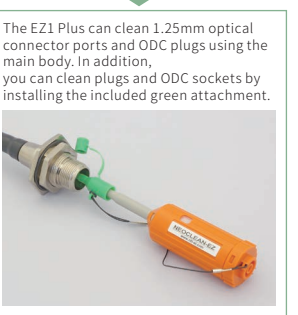

Why is cleaning optical connectors so important?

Optical connector end face is easily contaminated, and when contaminants adhere to the 10µm diameter optical fiber core, there is a high chance of transmission quality being affected. Since there is also the danger of fiber end face being damaged by high power light, cleaning is necessary before making a connection.

*1: For ferrule end face cleaning in plugs. *2: For ferrule end face cleaning in adaptors

		Main Connector/Cleaner Compatibility Chart			
		Compatible Connector	Ferrule End Face Cleaner		
Single core optical connectors	MU plug	LC plug	NEOCLEAN-R2 NEOCLEAN-E1 NEOCLEAN-EZ1 NEOCLEAN-EZ1 Plus	OPTIPOP R1/R2	CLETOP-S B type CLETOP B type
	SC plug	FC plug	ST plug E2000 plug	NEOCLEAN-R2 NEOCLEAN-E2, E3 NEOCLEAN-EZ2, EZ3	OPTIPOP R1/R2 CLETOP-S A/B type A type B type
	MU adaptor	LC adaptor		NEOCLEAN-E1 NEOCLEAN-EZ1 NEOCLEAN-EZ1 Plus	NEOCLEAN-S125 CLETOP stick 1.25mm type
	SC adaptor	FA plug FA socket FAS plug FAS socket	ST adaptor E2000 adaptor	NEOCLEAN-E2, E3 NEOCLEAN-EZ2, EZ3	NEOCLEAN-S250 CLETOP stick 2.5mm type
Multi-core connectors	MT plug no pin	MPO plug no pin	MTRJ plug no pin	OPTIPOP R1	CLETOP-S B type CLETOP B type NEOCLEAN-R2
	MT plug with pin	MPO plug with pin		OPTIPOP R3	CLETOP MPO type
	MPO adaptor pins yes/no	MPO plug pins yes/no		NEOCLEAN-M NEOCLEAN-M2	