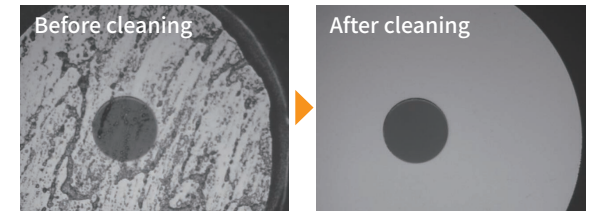

201910A

For more information, please contact

http://www.ntt-at.com/product/optical_cleaner/

NTT-AT OPTICAL CONNECTOR CLEANER LINEUP
 NEOCLEAN™ CLETOP™ OPTIPOP™ SERIES

The pioneer in optical connector cleaners, brings to you the highest quality cleaning tools.

Supporting reliability in telecommunications service: NTT-AT's Optical Connector Lineup

The cause of many troubles in optical communication equipment is contamination on the end face of optical connectors. NTT Advanced Technology's optical connector cleaners use fiber developed specifically for optical connectors, so even the smallest contaminants not visible to the naked eye are removed. Engineered with both highly portable compact designs and ease of operation in mind, and since no cleaning fluids are necessary there are no special needs for the operating environment either. We have prepared a full lineup of cleaners compatible with every type of optical connector. Please put our technology to work for you.

Why is cleaning optical connectors so important?

Optical connector end face is easily contaminated, and when contaminants adhere to the 10µm diameter optical fiber core, there is a high chance of transmission quality being affected. Since there is also the danger of fiber end face being damaged by high power light, cleaning is necessary before making a connection.