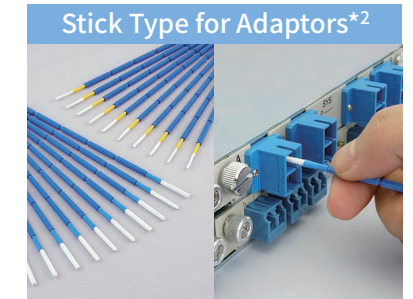

Supporting reliability in telecommunications service: NTT-AT's Optical Connector Lineup

The cause of many troubles in optical communication equipment is contamination on the end face of optical connectors. NTT Advanced Technology's optical connector cleaners use fiber developed specifically for optical connectors, so even the smallest contaminants not visible to the naked eye are removed. Engineered with both highly portable compact designs and ease of operation in mind, and since no cleaning fluids are necessary there are no special needs for the operating environment either. We have prepared a full lineup of cleaners compatible with every type of optical connector. Please put our technology to work for you.

Why is cleaning optical connectors so important?

Optical connector end face is easily contaminated, and when contaminants adhere to the 10µm diameter optical fiber core, there is a high chance of transmission quality being affected. Since there is also the danger of fiber end face being damaged by high power light, cleaning is necessary before making a connection.

*1: For ferrule end face cleaning in plugs. *2: For ferrule end face cleaning in adaptors