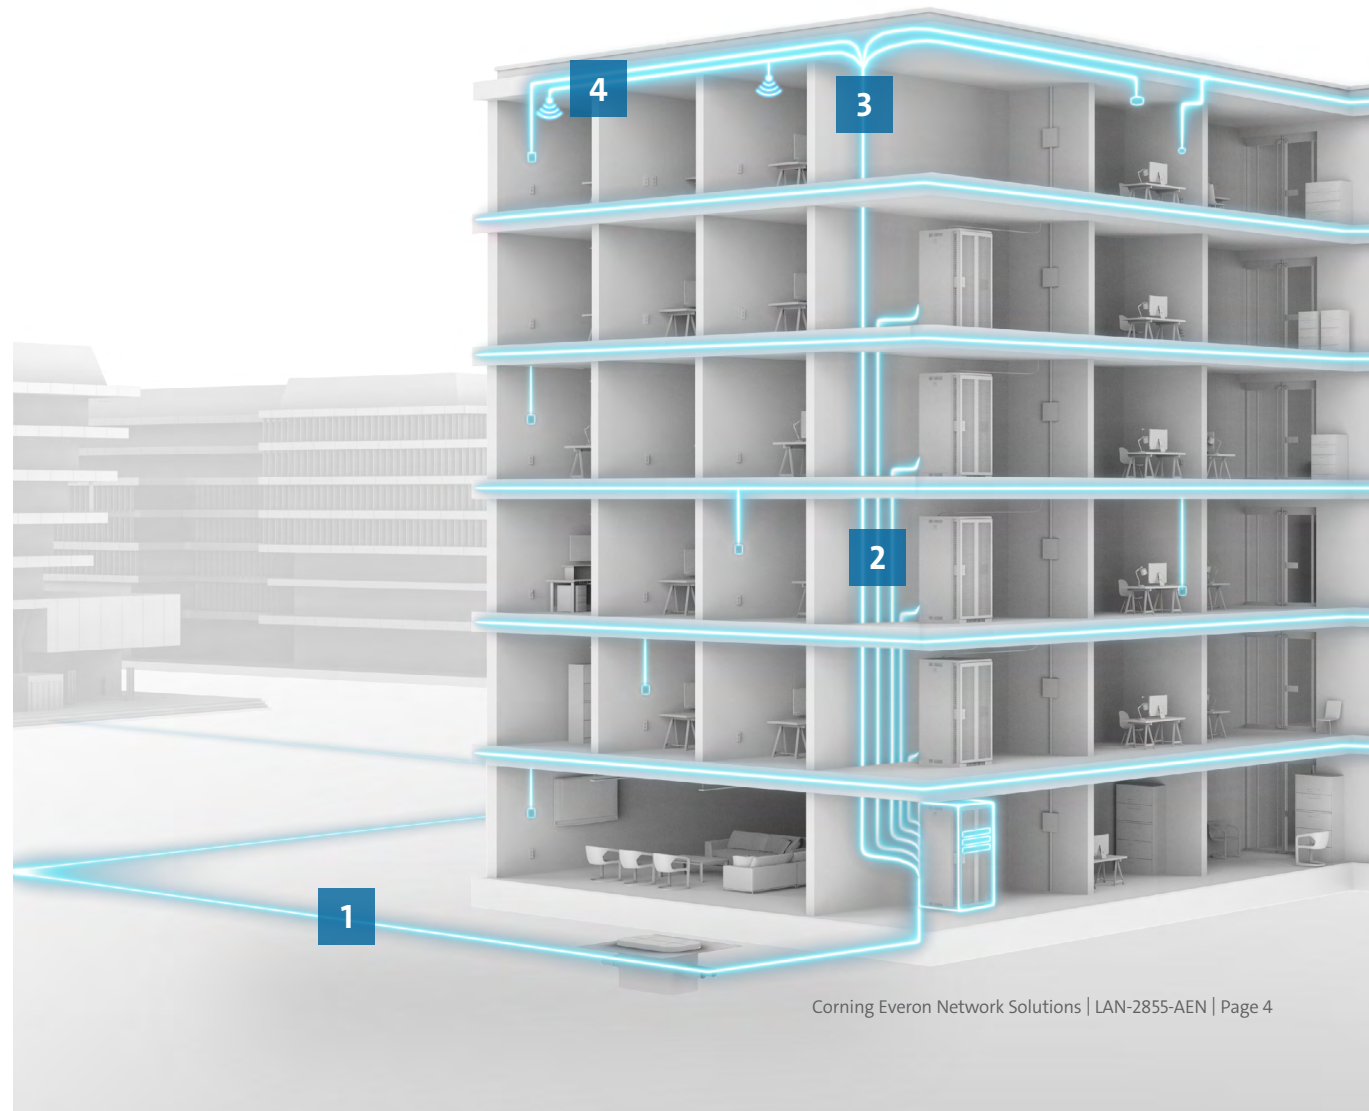

3 Horizontal and Fiber-to-the-Edge

Proven, Seamless Integration — Together, our optical backbone, software-defined LAN (SD-LAN), and remote powering deliver a total network solution that provides better performance and lower cost than traditional Ethernet solutions.

- **Remote Powering** — Provides PoE, PoE+, and PoE++ powering over a hybrid fiber-copper architecture for easy power delivery for distances exceeding 2,000 ft.
- **Software Defined Networking** — Provides flexible, single-pane-of-glass network management over our high-bandwidth optical infrastructure, making network builds fast, scalable, and secure.

4 In-Building Cellular

Enables uninterrupted LTE and 5G cellular coverage in today's buildings for both single and multicarrier requirements. It's a carrier-grade and carrier-approved, cost-effective solution that enables fast deployments and maintenance for small-to-large buildings.

- **DAS** — Combines more coverage and more capacity with lower cost and power requirement, reduced space, and less complexity for large buildings and venues.
- **Small Cell** — Optimized for small-to-medium buildings, combining big capability with fast, easy installation, backed by our dedicated service team.

Everon Network Solutions are designed to scale, providing you a cost-effective way to get the capability you need, at any size.