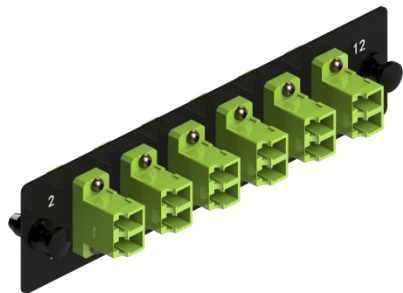

## Applied with adaptor plates

12C & 24C adaptor panels, keystone jack panels, and blank panel

# Optional panel plates

12C Adaptor Panel

24C Adaptor Panel

Available For :  
OM2/OM3/OM4/OM5/SM

6-Port Keystone Jack Panel

Blank Panel

Adaptor Panel Frame