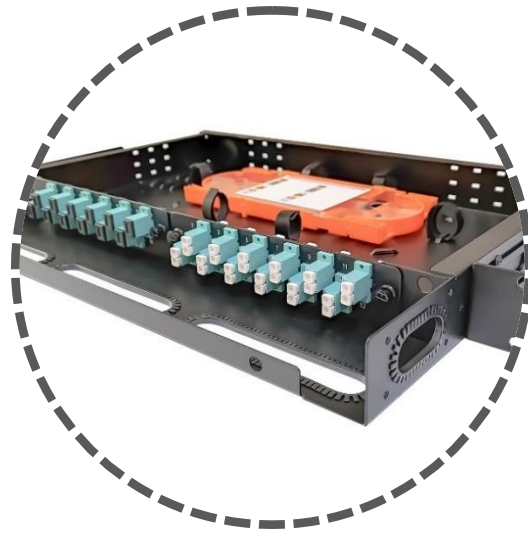

## Fiber Patch Panel

- Fixed Type Rack Mounted Fiber Panel
- Fiber Panel With Adaptor Plate Solution
- Fiber Panel With Cassette Solution

## Fixed Type

- — — — —
- Front and top cover is removable
- Efficient fiber management

## Standard

- — — — —
- 1U 19" panel holds up to 48 fibers the max