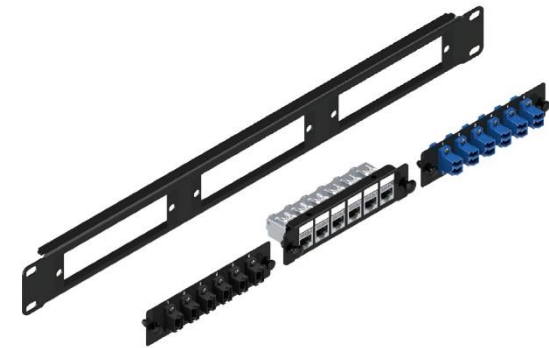

# Optional panel plates

12C MTP Cassettes

24C MTP Cassettes

Available For :  
SM OM2  
MM OM3/OM4/OM5

6-Port Keystone Jack Panel

Blank Panel

Adaptor Panel Frame

**Annie Hsu**