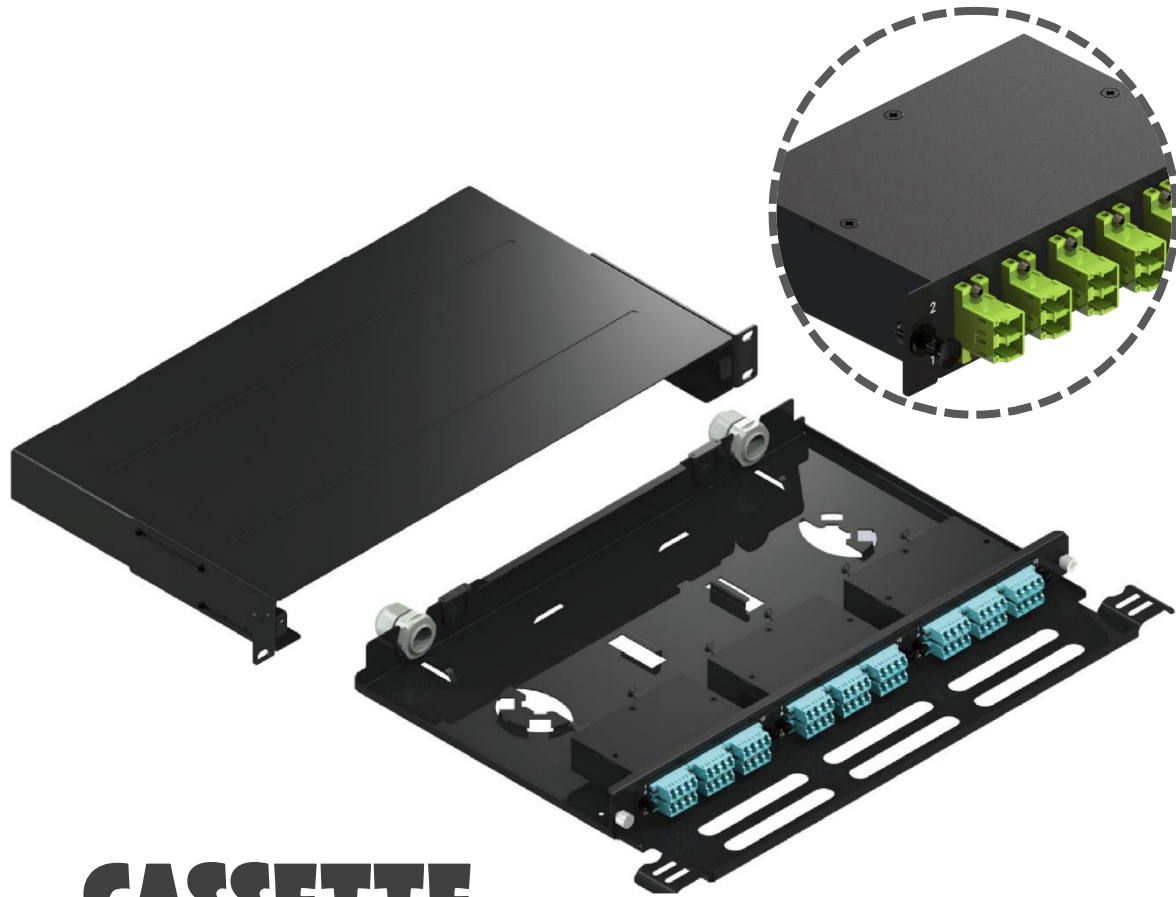

## Applied with adaptor plates

12C & 24C adaptor panels, keystone jack panels, and blank panel

# Optional panel plates

12C Adaptor Panel

24C Adaptor Panel

Available For :  
OM2/OM3/OM4/OM5/SM

6-Port Keystone Jack Panel

Blank Panel

Adaptor Panel Frame

# Multi Function LGX Fiber Panel

**CASSETTE**

<https://www.crxconec.com>