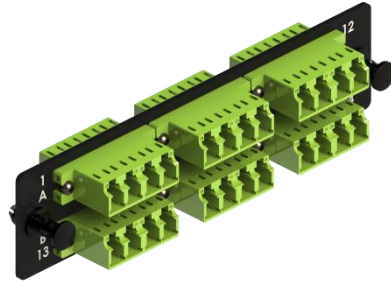

### Sliding Drawer

Easy terminations, 3pcs LGX adaptor plate to 72C LC

### Applied with adaptor plates

12C & 24C adaptor panels, keystone jack panels, and blank panel

# LGX fiber distribution panel

12C Adaptor Panel

24C Adaptor Panel

Available For :  
OM2/OM3/OM4/OM5/SM

6-Port Keystone Jack Panel

Blank Panel

Adaptor Panel Frame