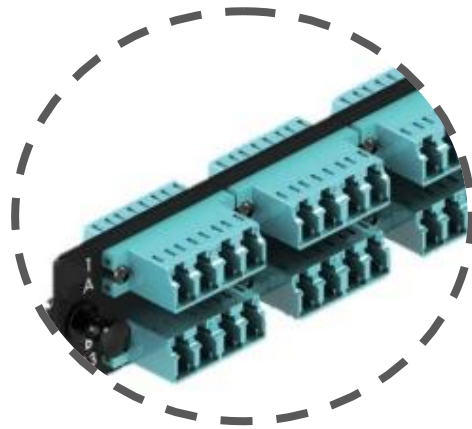

## Fixed Type

- — — — —
- Front and top cover is removable
- Efficient fiber management

## Standard

- — — — —
- 1U 19" panel holds up to 48 fibers the max

## Applied with

- — — — —
- LC/SC/FC/ST adaptor plate are optional

## ADAPTOR PLATES