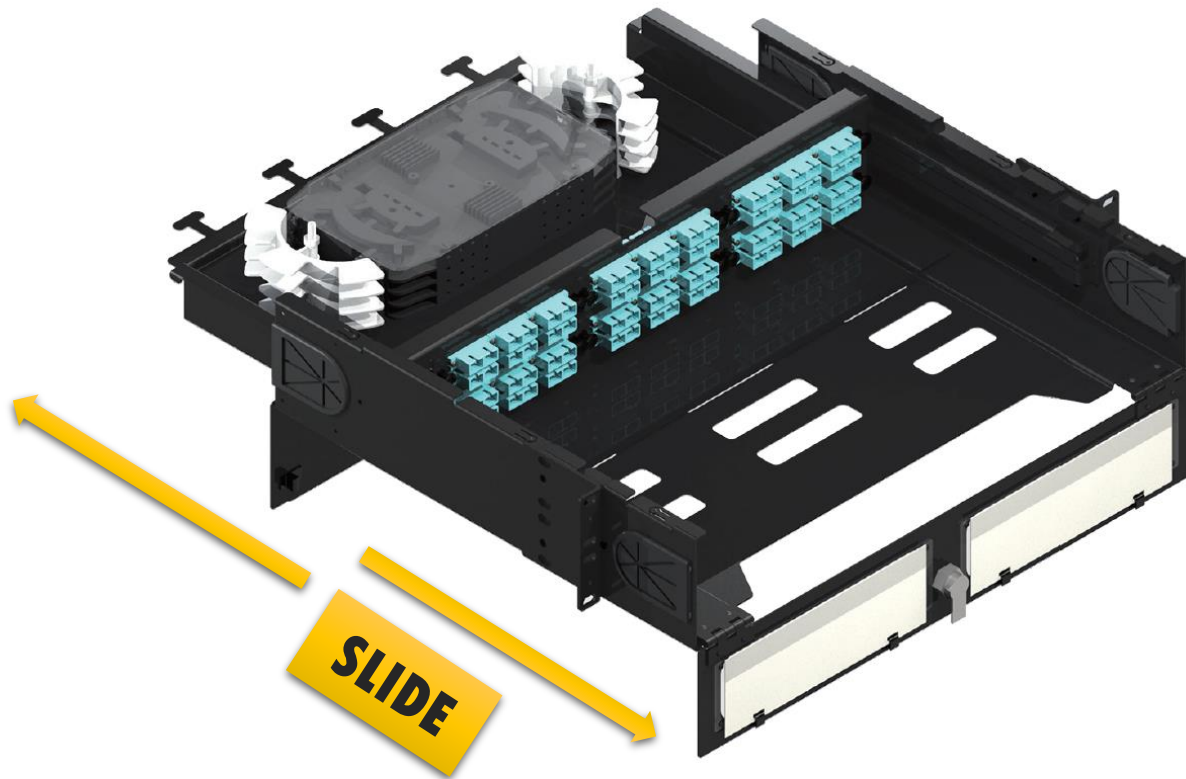

Bi Direction Sliding Fiber Patch Panel

Sliding Design

Slide rails to support move forward & backward movement

Secured & Compact Construction

Can be shut off with hinged front door
Rear cover after termination

Applied with adaptor plates

12C & 24C adaptor panels, keystone jack panels, and blank panel