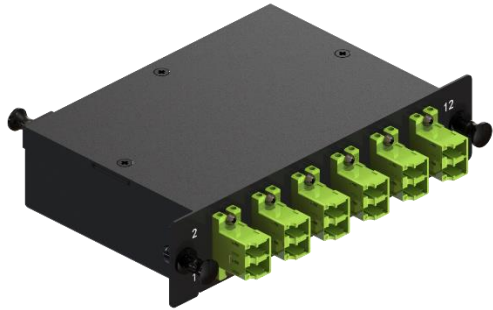

Optional panel plates

12C MTP Cassettes