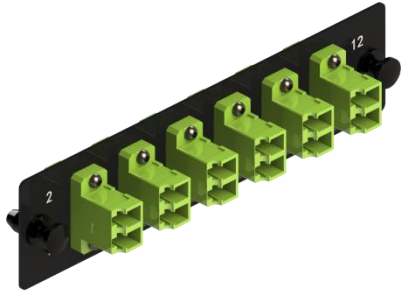

LGX fiber distribution panel

12C Adaptor Panel