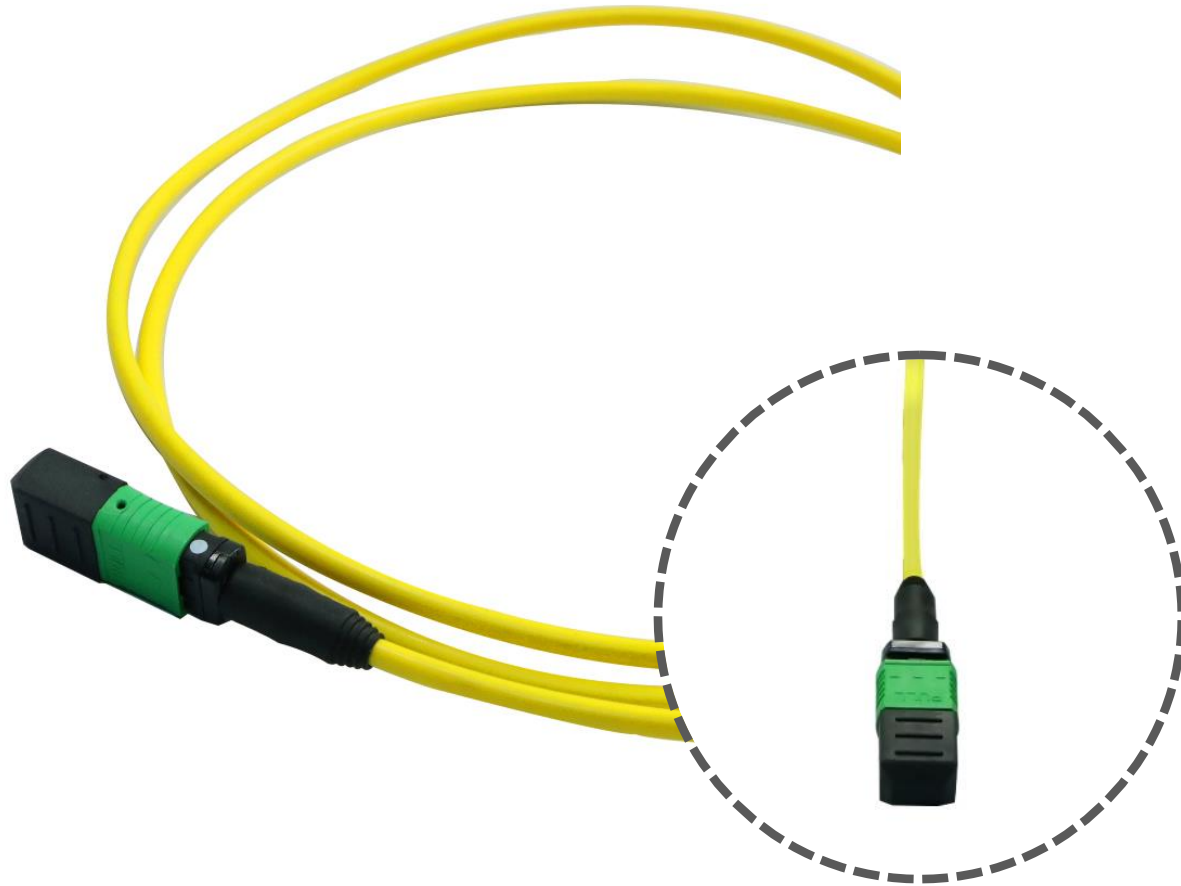

Exceed Requirements

- — — — — — ANSI/TIA-568.3-D

Simplex Fiber Patch Cord

Simplex Type

- — — — — —
1 or 2 fibers and terminated with connectors at both ends of each fiber

Fiber Compatibility

- — — — — —
OS1 / OS2, OM1, OM2, OM3, OM4, OM5

Exceed Requirements

- — — — — —
ANSI/TIA-568.3-D

Fiber Mini Breakout Cable

Space and Time-saving

- — — — — — Cable core is made of 12 fibers x 0.25mm and the outer cable OD is 3.0 mm.

Fiber Compatibility

- — — — — — OS1 / OS2, OM1, OM2, OM3, OM4, OM5

Fan-out Length

- — — — — — 24 inch (121.92cm) at both ends

MTP MPO Fiber Array Cable

High- Density Solution

- — — — — — Complete line of MTP[®] & MPO multi fiber connectors for high-bandwidth wiring

Fiber Compatibility

- — — — — — OS1 / OS2, OM2, OM3, OM4, OM5

Quality Assurance

- — — — — — 100% factory terminated and tested

Single Mode MTP MPO Trunk Harness

High- Density Solution

Complete line of MTP[®] & MPO multi fiber connectors for high-bandwidth wiring