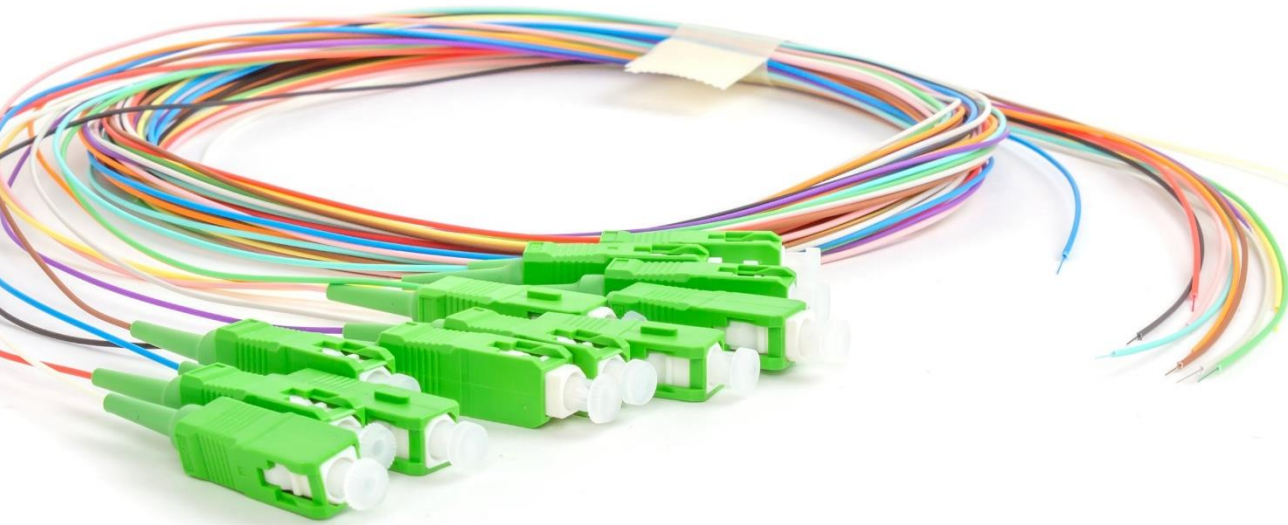

Fiber Patch Cord Solution

Rel-Easy Duplex Fiber Patch Cord

Pigtail Simplex Fiber Patch Cord

Simplex Fiber Patch Cord

Fiber Mini Breakout Cable

MTP MPO Fiber Array Cable

Single Mode MTP MPO Trunk Harness

Single Mode MTP MPO to LC Trunk Cable

Rel-Easy Duplex Fiber Patch Cord

Pigtail Simplex Fiber Patch Cord

Pigtail Type

- — — — — — Only one end with a connector, the other end is open for fiber splice.

Fiber Compatibility

- — — — — — OS1 / OS2, OM1, OM2, OM3, OM4, OM5

Exceed Requirements

- — — — — — ANSI/TIA-568.3-D

Simplex Fiber Patch Cord

Simplex Type

- — — — — —
1 or 2 fibers and terminated with connectors at both ends of each fiber

Fiber Compatibility

- — — — — —
OS1 / OS2, OM1, OM2, OM3, OM4, OM5

Exceed Requirements

- — — — — —
ANSI/TIA-568.3-D

Fiber Mini Breakout Cable

Space and Time-saving

- — — — — — Cable core is made of 12 fibers x 0.25mm and the outer cable OD is 3.0 mm.

Fiber Compatibility

- — — — — — OS1 / OS2, OM1, OM2, OM3, OM4, OM5