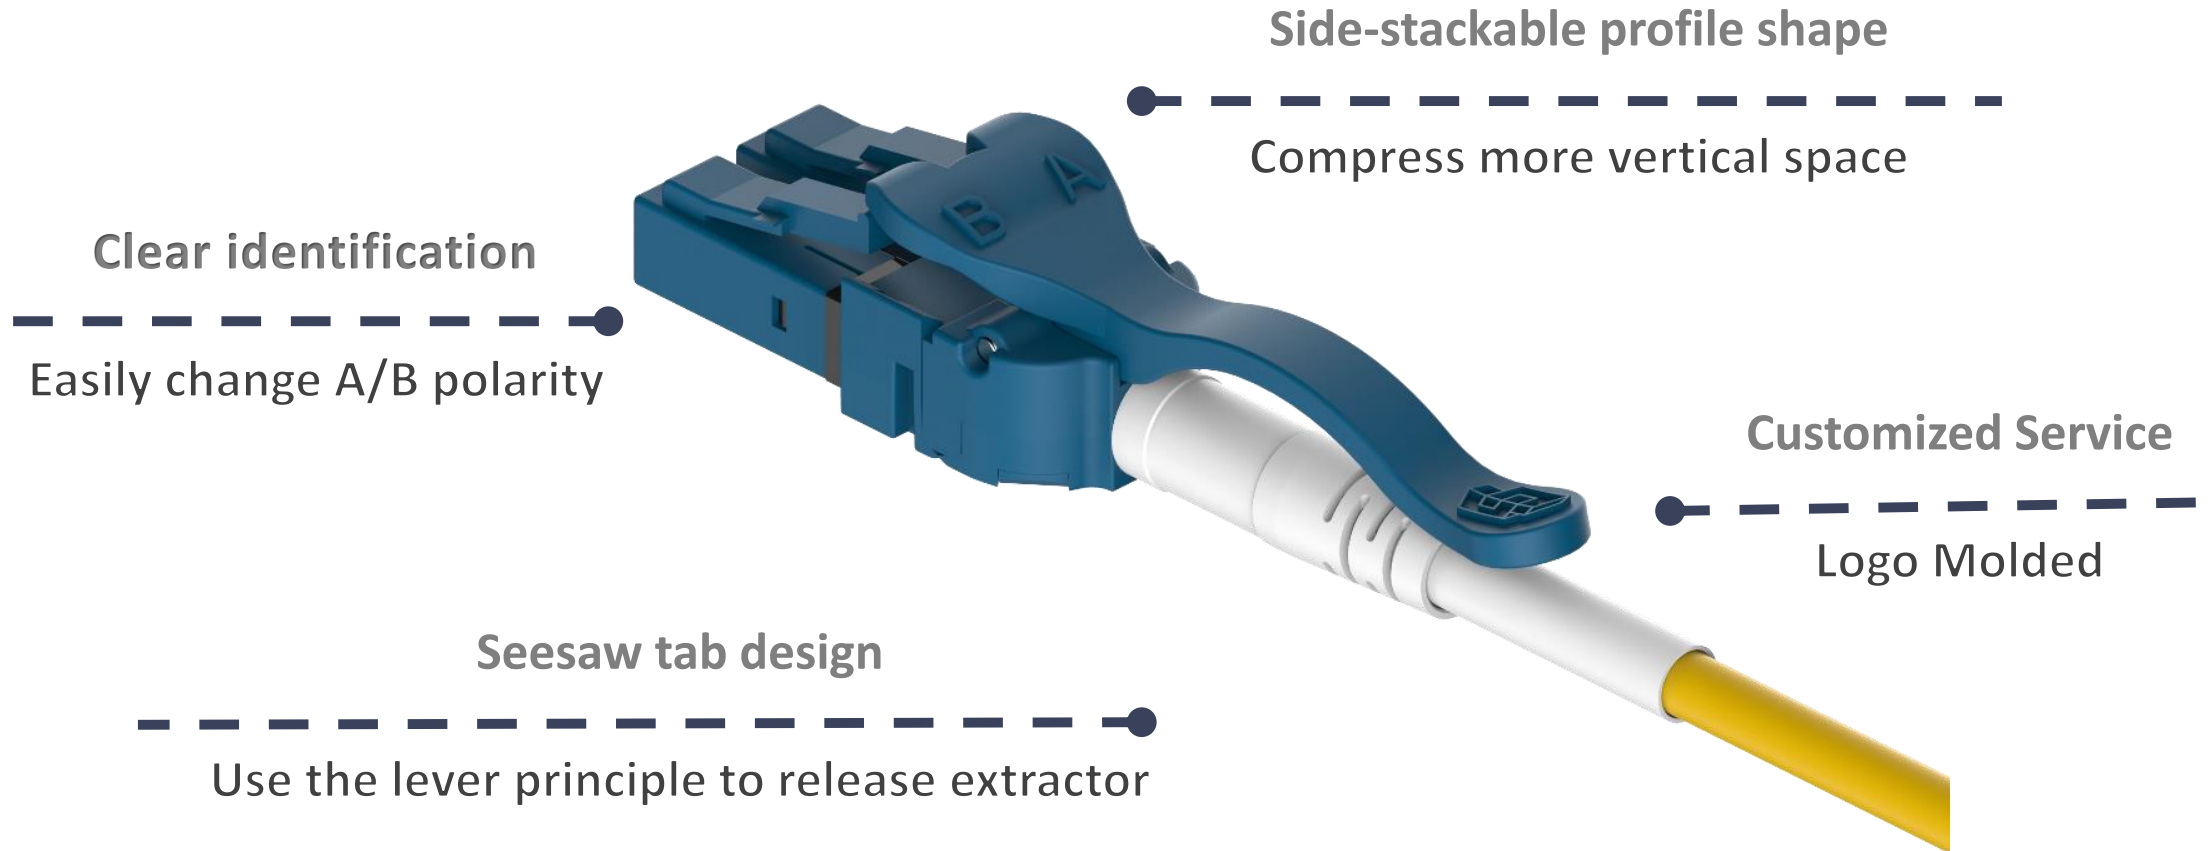

Fiber Patch Cord Solution

Rel-Easy Duplex Fiber Patch Cord

Pigtail Simplex Fiber Patch Cord

Simplex Fiber Patch Cord

Fiber Mini Breakout Cable

MTP MPO Fiber Array Cable

Single Mode MTP MPO Trunk Harness

Single Mode MTP MPO to LC Trunk Cable

Rel-Easy Duplex Fiber Patch Cord

Pigtail Simplex Fiber Patch Cord

Pigtail Type

- — — — — — Only one end with a connector, the other end is open for fiber splice.

Fiber Compatibility

- — — — — — OS1 / OS2, OM1, OM2, OM3, OM4, OM5

Fan-out Length

- — — — — — 24 inch (121.92cm) at both ends

MTP MPO Fiber Array Cable

High- Density Solution

- — — — — — Complete line of MTP[®] & MPO multi fiber connectors for high-bandwidth wiring

Fiber Compatibility

- — — — — — OS1 / OS2, OM2, OM3, OM4, OM5

Quality Assurance

- — — — — — 100% factory terminated and tested

Single Mode MTP MPO Trunk Harness

High- Density Solution

Complete line of MTP[®] & MPO multi fiber connectors for high-bandwidth wiring