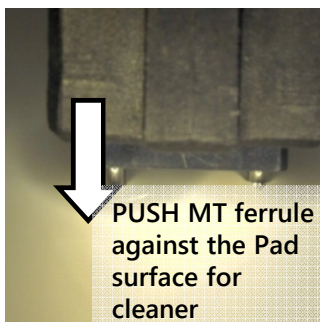

## Pad type for Connector Ferrule

To clean entire Optical Connector ferrule end face for both male (with guide pins) and female (without guide pins) types.

Pad cleaner contains 10 cleaning area

## SFP type

To clean SFP transceiver

Adhesive element

Swab type