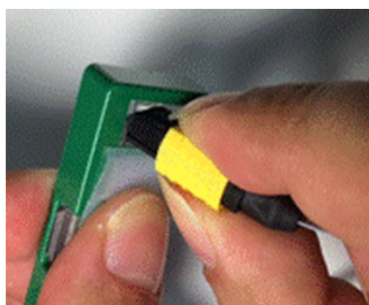

Optres is a new cleaning tool for removing dusts on Optics.

## Pad type for Connector Ferrule

To clean entire Optical Connector ferrule end face for both male (with guide pins) and female (without guide pins) types.

Pad cleaner contains 10 cleaning area

## SFP type

To clean SFP transceiver

Adhesive element

Swab type