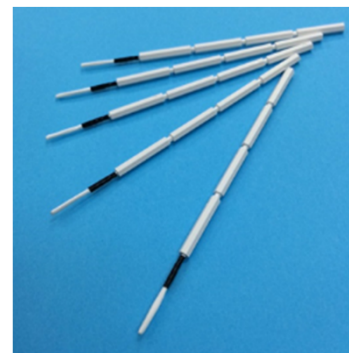

## Pad type for Connector Ferrule

To clean entire Optical Connector ferrule end face for both male (with guide pins) and female (without guide pins) types.

Pad cleaner contains 10 cleaning area

## SFP type

To clean SFP transceiver

Adhesive element

Swab type