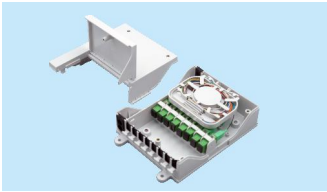

Optical Splitting Box (FDB Series)

Widely used in FTTH access network, Telecommunication Network, CATV Network, Data communication Network and Local Area Network (LAN).

Features:

Industry Standard User Interface. made of high impact plastics;
 Can accommodate 1:4&1:8&1:16 PLC splitter ;
 Anti-UV, high impact resistant and waterproof;
 Up to 24 FTTH drop cables;
 Wall and pole mountable;
 1-3 inlets, 8-24 outlets.

FTB-S108-B

FDB0208B

FDB0212A

FDB0216A

FDB0216D

FDB0324

FDB0216AK

FDB0416A

Item	cable port	Max Splitting	Size (mm) W*D*H
FTB-S108-B	2 in, 8 out	1:8(1pcs)	126*190*46
FDB208	2 in, 8 out	1:8(1pcs)	150*200*46
FDB0208A	2 in, 8 out	1:8(1pcs)	205*215*55
FDB0208B	2 in, 8 out	1:8(1pcs)	205*215*55
FDB0208C	2 in, 8 out	1:8(1pcs)	150*225*46
FDB0208D	2 in, 8 out	1:8(1pcs)	192*132*52
FDB0212A	2 in, 12 out	1:8(1pcs)	212*224*73
FDB0216A	2 in, 16 out	1:16(1pcs) 1:8(2pcs)	260*300*95
FDB0216AK	2 in, 16 out	1:16(1pcs) 1:8(2pcs)	300*242*98
FDB0216B	2 in, 16 out	1:16(1pcs) 1:8(2pcs)	275*325*100
FDB0216C	2 in, 16 out	1:16(1pcs) 1:8(2pcs)	260*350*90
FDB0216D	2 in, 16 out	1:16(1pcs) 1:8(2pcs)	260*350*90
FDB0324	2 in, 32 out	1:32(1pcs) 1:16(2pcs)	295*335*117
FDB0416A	4 in, 16 out	1:16(1pcs) 1:8(2pcs)	231*159*59