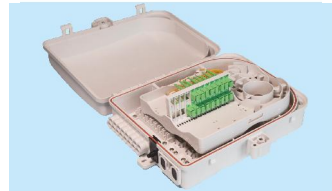

Optical Splitting Box (FDB Series)

Widely used in FTTH access network, Telecommunication Network, CATV Network, Data communication Network and Local Area Network (LAN).

Features:

Industry Standard User Interface. made of high impact plastics;
 Can accommodate 1:4&1:8&1:16 PLC splitter ;
 Anti-UV, high impact resistant and waterproof;
 Up to 24 FTTH drop cables;
 Wall and pole mountable;
 1-3 inlets, 8-24 outlets.

FTB-S108-B

FDB0208B

FDB0212A

FDB0216A

FDB0216D

FDB0324

FDB0216AK

FDB0416A

Item	cable port	Max Splitting	Size (mm) W*D*H
FTB-S108-B	2 in, 8 out	1:8(1pcs)	126*190*46
FDB208	2 in, 8 out	1:8(1pcs)	150*200*46
FDB0208A	2 in, 8 out	1:8(1pcs)	205*215*55
FDB0208B	2 in, 8 out	1:8(1pcs)	205*215*55
FDB0208C	2 in, 8 out	1:8(1pcs)	150*225*46
FDB0208D	2 in, 8 out	1:8(1pcs)	192*132*52
FDB0212A	2 in, 12 out	1:8(1pcs)	212*224*73
FDB0216A	2 in, 16 out	1:16(1pcs) 1:8(2pcs)	260*300*95
FDB0216AK	2 in, 16 out	1:16(1pcs) 1:8(2pcs)	300*242*98
FDB0216B	2 in, 16 out	1:16(1pcs) 1:8(2pcs)	275*325*100
FDB0216C	2 in, 16 out	1:16(1pcs) 1:8(2pcs)	260*350*90
FDB0216D	2 in, 16 out	1:16(1pcs) 1:8(2pcs)	260*350*90
FDB0324	2 in, 32 out	1:32(1pcs) 1:16(2pcs)	295*335*117
FDB0416A	4 in, 16 out	1:16(1pcs) 1:8(2pcs)	231*159*59