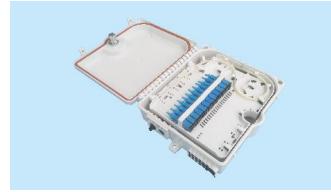

Optical Splitting Box (FDB Series)

Widely used in FTTH access network, Telecommunication Network, CATV Network, Data communication Network and Local Area Network (LAN).

Features:

Industry Standard User Interface. made of high impact plastics;
 Can accommodate 1:4&1:8&1:16 PLC splitter ;
 Anti-UV, high impact resistant and waterproof;
 Up to 24 FTTH drop cables;
 Wall and pole mountable;
 1-3 inlets, 8-24 outlets.

FTB-S108-B

FDB0208B

FDB0212A

FDB0216A

FDB0216D

FDB0324

FDB0216AK

FDB0416A

Item	cable port	Max Splitting	Size (mm) W*D*H
FTB-S108-B	2 in, 8 out	1:8(1pcs)	126*190*46
FDB208	2 in, 8 out	1:8(1pcs)	150*200*46
FDB0208A	2 in, 8 out	1:8(1pcs)	205*215*55
FDB0208B	2 in, 8 out	1:8(1pcs)	205*215*55
FDB0208C	2 in, 8 out	1:8(1pcs)	150*225*46
FDB0208D	2 in, 8 out	1:8(1pcs)	192*132*52
FDB0212A	2 in, 12 out	1:8(1pcs)	212*224*73
FDB0216A	2 in, 16 out	1:16(1pcs) 1:8(2pcs)	260*300*95
FDB0216AK	2 in, 16 out	1:16(1pcs) 1:8(2pcs)	300*242*98
FDB0216B	2 in, 16 out	1:16(1pcs) 1:8(2pcs)	275*325*100
FDB0216C	2 in, 16 out	1:16(1pcs) 1:8(2pcs)	260*350*90
FDB0216D	2 in, 16 out	1:16(1pcs) 1:8(2pcs)	260*350*90
FDB0324	2 in, 32 out	1:32(1pcs) 1:16(2pcs)	295*335*117
FDB0416A	4 in, 16 out	1:16(1pcs) 1:8(2pcs)	231*159*59