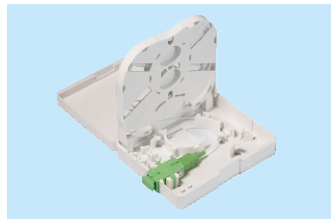

FTTH Optical Fiber Information Panel

Optical fiber information panel is the user end product to achieve the solution of the optical fiber to the desktop, the interior space design is reasonable. It is widely used for the home or workspace to complete the fiber access. It can fully meet the requirements of the fiber bending radius, well protect the "incoming and outgoing" fibers, secure the fiber core. Proper curvature radius allows small redundant fiber inventory and achieves FTTH (fiber to the desktop) system application.

GPMB-E

Type	Size (mm) W*D*H	Cable diameter (mm)	Cable port	Max capacity (core)
Socket Panel-A	86*86*23	Ø3	2	2 (single fiber)
Socket Panel-B2	86*86*18.5	Ø3	2	2 (single fiber)
Socket Panel-B3	86*86*24	Ø3	2	2 (single fiber)
Socket Panel-D	90*120*25	Ø3	2	2 (single fiber)
Socket Panel-E	80*100*23	Ø3	2	2 (single fiber)
Socket Panel-E2	86*115*23	Ø3	3	2 (single fiber)
Socket Panel-E3	80*105*28	Ø3	2	2 (single fiber)
Socket Panel-K	83*130*24	Ø3	2	2 (single fiber)
Socket Panel-G	86*90*16	Ø3	3	2 (single fiber)
Socket Panel-H	86*86*23	Ø3	2	2 (single fiber)
Socket Panel-L	90*90*16.5	Ø3	2	2 (single fiber)