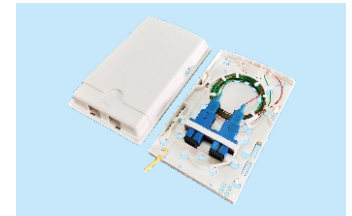

## FTTH Optical Fiber Information Panel

Optical fiber information panel is the user end product to achieve the solution of the optical fiber to the desktop, the interior space design is reasonable. It is widely used for the home or workspace to complete the fiber access. It can fully meet the requirements of the fiber bending radius, well protect the "incoming and outgoing" fibers, secure the fiber core. Proper curvature radius allows small redundant fiber inventory and achieves FTTH (fiber to the desktop) system application.

GPMB-B2

GPMB-D

GPMB-E

GPMB-E2

GPMB-E3

GPMB-G

GPMB-H

GPMB-K

Type	Size ( mm ) W*D*H	Cable diameter (mm)	Cable port	Max capacity (core)
Socket Panel-A	86*86*23	Ø3	2	2 ( single fiber)
Socket Panel-B2	86*86*18.5	Ø3	2	2 ( single fiber)
Socket Panel-B3	86*86*24	Ø3	2	2 ( single fiber)
Socket Panel-D	90*120*25	Ø3	2	2 ( single fiber)
Socket Panel-E	80*100*23	Ø3	2	2 ( single fiber)
Socket Panel-E2	86*115*23	Ø3	3	2 ( single fiber)
Socket Panel-E3	80*105*28	Ø3	2	2 ( single fiber)
Socket Panel-K	83*130*24	Ø3	2	2 ( single fiber)
Socket Panel-G	86*90*16	Ø3	3	2 ( single fiber)
Socket Panel-H	86*86*23	Ø3	2	2 ( single fiber)
Socket Panel-L	90*90*16.5	Ø3	2	2 ( single fiber)

## FTTH Customer Terminal Box (plastic Shell)

The series are used in the end termination of drop cables in residential buildings and villas, to fix and splice with pigtailed; Can be installed on the wall; Can adapt variety of optical connection styles; Optical fiber can be managed effectively.