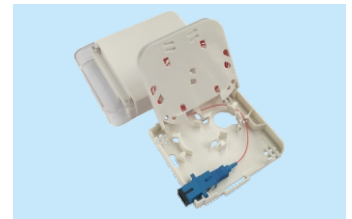

## FTTH Optical Fiber Information Panel

Optical fiber information panel is the user end product to achieve the solution of the optical fiber to the desktop, the interior space design is reasonable. It is widely used for the home or workspace to complete the fiber access. It can fully meet the requirements of the fiber bending radius, well protect the "incoming and outgoing" fibers, secure the fiber core. Proper curvature radius allows small redundant fiber inventory and achieves FTTH (fiber to the desktop) system application.

GPMB-B2

GPMB-D

GPMB-E

GPMB-E2

GPMB-E3

GPMB-G

GPMB-H

GPMB-K

Type	Size ( mm ) W*D*H	Cable diameter (mm)	Cable port	Max capacity (core)
Socket Panel-A	86*86*23	Ø3	2	2 ( single fiber)
Socket Panel-B2	86*86*18.5	Ø3	2	2 ( single fiber)
Socket Panel-B3	86*86*24	Ø3	2	2 ( single fiber)
Socket Panel-D	90*120*25	Ø3	2	2 ( single fiber)
Socket Panel-E	80*100*23	Ø3	2	2 ( single fiber)
Socket Panel-E2	86*115*23	Ø3	3	2 ( single fiber)
Socket Panel-E3	80*105*28	Ø3	2	2 ( single fiber)
Socket Panel-K	83*130*24	Ø3	2	2 ( single fiber)
Socket Panel-G	86*90*16	Ø3	3	2 ( single fiber)
Socket Panel-H	86*86*23	Ø3	2	2 ( single fiber)
Socket Panel-L	90*90*16.5	Ø3	2	2 ( single fiber)

## FTTH Customer Terminal Box (plastic Shell)

The series are used in the end termination of drop cables in residential buildings and villas, to fix and splice with pigtailed; Can be installed on the wall; Can adapt variety of optical connection styles; Optical fiber can be managed effectively.