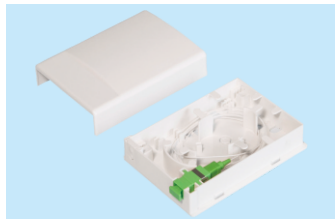

## FTTH Optical Fiber Information Panel

Optical fiber information panel is the user end product to achieve the solution of the optical fiber to the desktop, the interior space design is reasonable. It is widely used for the home or workspace to complete the fiber access. It can fully meet the requirements of the fiber bending radius, well protect the "incoming and outgoing" fibers, secure the fiber core. Proper curvature radius allows small redundant fiber inventory and achieves FTTH (fiber to the desktop) system application.

GPMB-B2

GPMB-D

GPMB-E

GPMB-E2

GPMB-E3

GPMB-G

GPMB-H

GPMB-K

Type	Size ( mm ) W*D*H	Cable diameter (mm)	Cable port	Max capacity (core)
Socket Panel-A	86*86*23	Ø3	2	2 ( single fiber)
Socket Panel-B2	86*86*18.5	Ø3	2	2 ( single fiber)
Socket Panel-B3	86*86*24	Ø3	2	2 ( single fiber)
Socket Panel-D	90*120*25	Ø3	2	2 ( single fiber)
Socket Panel-E	80*100*23	Ø3	2	2 ( single fiber)
Socket Panel-E2	86*115*23	Ø3	3	2 ( single fiber)
Socket Panel-E3	80*105*28	Ø3	2	2 ( single fiber)
Socket Panel-K	83*130*24	Ø3	2	2 ( single fiber)
Socket Panel-G	86*90*16	Ø3	3	2 ( single fiber)
Socket Panel-H	86*86*23	Ø3	2	2 ( single fiber)
Socket Panel-L	90*90*16.5	Ø3	2	2 ( single fiber)

## FTTH Customer Terminal Box (plastic Shell)

The series are used in the end termination of drop cables in residential buildings and villas, to fix and splice with pigtailed; Can be installed on the wall; Can adapt variety of optical connection styles; Optical fiber can be managed effectively.