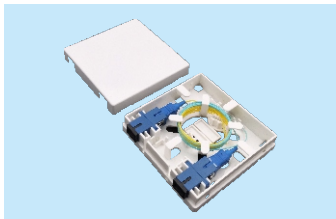

## FTTH Optical Fiber Information Panel

Optical fiber information panel is the user end product to achieve the solution of the optical fiber to the desktop, the interior space design is reasonable. It is widely used for the home or workspace to complete the fiber access. It can fully meet the requirements of the fiber bending radius, well protect the "incoming and outgoing" fibers, secure the fiber core. Proper curvature radius allows small redundant fiber inventory and achieves FTTH (fiber to the desktop) system application.

Type	Size ( mm ) W*D*H	Cable diameter (mm)	Cable port	Max capacity (core)
Socket Panel-A	86*86*23	Ø3	2	2 ( single fiber)
Socket Panel-B2	86*86*18.5	Ø3	2	2 ( single fiber)
Socket Panel-B3	86*86*24	Ø3	2	2 ( single fiber)
Socket Panel-D	90*120*25	Ø3	2	2 ( single fiber)
Socket Panel-E	80*100*23	Ø3	2	2 ( single fiber)
Socket Panel-E2	86*115*23	Ø3	3	2 ( single fiber)
Socket Panel-E3	80*105*28	Ø3	2	2 ( single fiber)
Socket Panel-K	83*130*24	Ø3	2	2 ( single fiber)
Socket Panel-G	86*90*16	Ø3	3	2 ( single fiber)
Socket Panel-H	86*86*23	Ø3	2	2 ( single fiber)
Socket Panel-L	90*90*16.5	Ø3	2	2 ( single fiber)

## FTTH Customer Terminal Box (plastic Shell)

The series are used in the end termination of drop cables in residential buildings and villas, to fix and splice with pigtailed; Can be installed on the wall; Can adapt variety of optical connection styles; Optical fiber can be managed effectively.

FTB104B

FTB104C

FTB106C

FTB104B-S

FTB104C-S

FTB112

Type	FTB104B	FTB104C	FTB106C	FTB104B-S	FTB104B-S2	FTB104B-S3	FTB104C-S	FTB112
Size (mm) W*D*H	150*110*30	140*210*40	140*210*40	100*80*29	100*83*30	86*86*34	114*178*28	114*178*28
Cable diameter (mm)	φ7~φ10	φ7~φ10	φ7~φ10	φ3	φ3	φ3	φ3~φ10	φ3~φ10
Cable port	1/4	1/4	1/6	2/4	7/4	6/4	1/4	1/12
Max capacity (core)	4 (single fiber)	4 (single fiber)	6 (single fiber)	4 (single fiber)	4 (single fiber)	4 (single fiber)	4 (single fiber)	12 (single fiber)