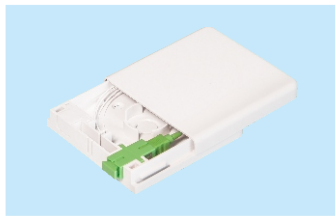

## FTTH Optical Fiber Information Panel

Optical fiber information panel is the user end product to achieve the solution of the optical fiber to the desktop, the interior space design is reasonable. It is widely used for the home or workspace to complete the fiber access. It can fully meet the requirements of the fiber bending radius, well protect the "incoming and outgoing" fibers, secure the fiber core. Proper curvature radius allows small redundant fiber inventory and achieves FTTH (fiber to the desktop) system application.

GPMB-B2

GPMB-D

GPMB-E

GPMB-E2

GPMB-E3

GPMB-G

GPMB-H

GPMB-K

Type	Size ( mm ) W*D*H	Cable diameter (mm)	Cable port	Max capacity (core)
Socket Panel-A	86*86*23	Ø3	2	2 ( single fiber)
Socket Panel-B2	86*86*18.5	Ø3	2	2 ( single fiber)
Socket Panel-B3	86*86*24	Ø3	2	2 ( single fiber)
Socket Panel-D	90*120*25	Ø3	2	2 ( single fiber)
Socket Panel-E	80*100*23	Ø3	2	2 ( single fiber)
Socket Panel-E2	86*115*23	Ø3	3	2 ( single fiber)
Socket Panel-E3	80*105*28	Ø3	2	2 ( single fiber)
Socket Panel-K	83*130*24	Ø3	2	2 ( single fiber)
Socket Panel-G	86*90*16	Ø3	3	2 ( single fiber)
Socket Panel-H	86*86*23	Ø3	2	2 ( single fiber)
Socket Panel-L	90*90*16.5	Ø3	2	2 ( single fiber)

## FTTH Customer Terminal Box (plastic Shell)

The series are used in the end termination of drop cables in residential buildings and villas, to fix and splice with pigtailed; Can be installed on the wall; Can adapt variety of optical connection styles; Optical fiber can be managed effectively.