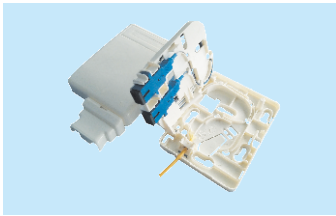

## FTTH Optical Fiber Information Panel

Optical fiber information panel is the user end product to achieve the solution of the optical fiber to the desktop, the interior space design is reasonable. It is widely used for the home or workspace to complete the fiber access. It can fully meet the requirements of the fiber bending radius, well protect the "incoming and outgoing" fibers, secure the fiber core. Proper curvature radius allows small redundant fiber inventory and achieves FTTH (fiber to the desktop) system application.

GPMB-B2

GPMB-D

GPMB-E

GPMB-E2

GPMB-E3

GPMB-G

GPMB-H

GPMB-K

Type	Size ( mm ) W*D*H	Cable diameter (mm)	Cable port	Max capacity (core)
Socket Panel-A	86*86*23	Ø3	2	2 ( single fiber)
Socket Panel-B2	86*86*18.5	Ø3	2	2 ( single fiber)
Socket Panel-B3	86*86*24	Ø3	2	2 ( single fiber)
Socket Panel-D	90*120*25	Ø3	2	2 ( single fiber)
Socket Panel-E	80*100*23	Ø3	2	2 ( single fiber)
Socket Panel-E2	86*115*23	Ø3	3	2 ( single fiber)
Socket Panel-E3	80*105*28	Ø3	2	2 ( single fiber)
Socket Panel-K	83*130*24	Ø3	2	2 ( single fiber)
Socket Panel-G	86*90*16	Ø3	3	2 ( single fiber)
Socket Panel-H	86*86*23	Ø3	2	2 ( single fiber)
Socket Panel-L	90*90*16.5	Ø3	2	2 ( single fiber)

## FTTH Customer Terminal Box (plastic Shell)

The series are used in the end termination of drop cables in residential buildings and villas, to fix and splice with pigtailed; Can be installed on the wall; Can adapt variety of optical connection styles; Optical fiber can be managed effectively.