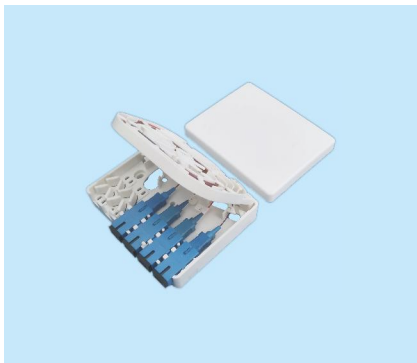

## FTTH Optical Fiber Information Panel

Optical fiber information panel is the user end product to achieve the solution of the optical fiber to the desktop, the interior space design is reasonable. It is widely used for the home or workspace to complete the fiber access. It can fully meet the requirements of the fiber bending radius, well protect the "incoming and outgoing" fibers, secure the fiber core. Proper curvature radius allows small redundant fiber inventory and achieves FTTH (fiber to the desktop) system application.

Type	Size ( mm ) W*D*H	Cable diameter (mm)	Cable port	Max capacity (core)
Socket Panel-A	86*86*23	Ø3	2	2 ( single fiber)
Socket Panel-B2	86*86*18.5	Ø3	2	2 ( single fiber)
Socket Panel-B3	86*86*24	Ø3	2	2 ( single fiber)
Socket Panel-D	90*120*25	Ø3	2	2 ( single fiber)
Socket Panel-E	80*100*23	Ø3	2	2 ( single fiber)
Socket Panel-E2	86*115*23	Ø3	3	2 ( single fiber)
Socket Panel-E3	80*105*28	Ø3	2	2 ( single fiber)
Socket Panel-K	83*130*24	Ø3	2	2 ( single fiber)
Socket Panel-G	86*90*16	Ø3	3	2 ( single fiber)
Socket Panel-H	86*86*23	Ø3	2	2 ( single fiber)
Socket Panel-L	90*90*16.5	Ø3	2	2 ( single fiber)

## FTTH Customer Terminal Box (plastic Shell)

The series are used in the end termination of drop cables in residential buildings and villas, to fix and splice with pigtailed; Can be installed on the wall; Can adapt variety of optical connection styles; Optical fiber can be managed effectively.

FTB104B

FTB104C

FTB106C

FTB104B-S

FTB104C-S

FTB112

Type	FTB104B	FTB104C	FTB106C	FTB104B-S	FTB104B-S2	FTB104B-S3	FTB104C-S	FTB112
Size (mm) W*D*H	150*110*30	140*210*40	140*210*40	100*80*29	100*83*30	86*86*34	114*178*28	114*178*28
Cable diameter (mm)	φ7~φ10	φ7~φ10	φ7~φ10	φ3	φ3	φ3	φ3~φ10	φ3~φ10
Cable port	1/4	1/4	1/6	2/4	7/4	6/4	1/4	1/12
Max capacity (core)	4 (single fiber)	4 (single fiber)	6 (single fiber)	4 (single fiber)	4 (single fiber)	4 (single fiber)	4 (single fiber)	12 (single fiber)