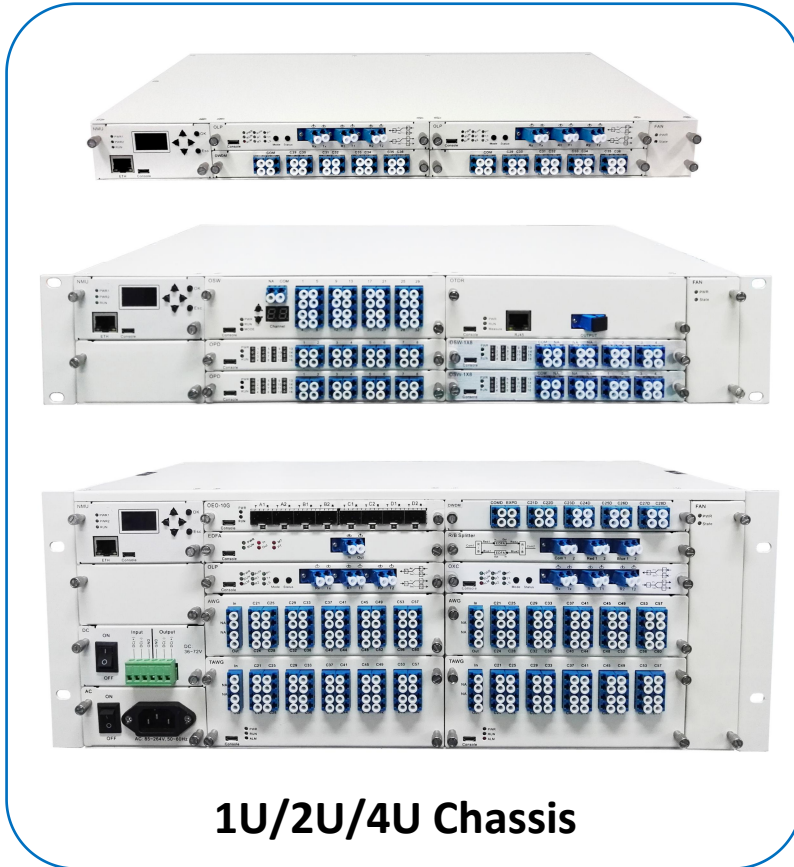

Integrated Platform OTS3000

EDFA

OLP

OTDR

- Modularized design for plug-in card.
- GUI user interface management.
- Pluggable 1+1 redundant power.
- Configuration, performance, alarm and safety management.
- Support SNMP, WEB, TELNET network protocol.
- Convenient LCD panel operation, easy for engineering installation.

Applied in Optical Transmission, Protection and Monitoring.

[Learn More](#)